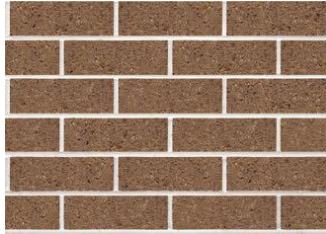

NSW Colour Selection

Quartz Oak

MP BUILD
INVESTMENT BUILDING PARTNERS

External:

Austral *Unwind* Bricks

Colorbond *Dune* Roof Sheeting, Fascia, Gutter & Garage Door

Colorbond *Dune* Garage Door Frame & Timber Posts

Dulux *Nile Clay* Feature Cladding, Front Door & Front Door Frame

Powder Coated Aluminium *White* Windows & Sliding Door Frames

Bricks

Roof Sheeting, Fascia, Gutter & Garage Door

Garage Door Frame & Timber Posts

Feature Cladding, Front Door & Front Door Frame Paint

Windows & Sliding Door Frames

Internal:

Quest Canadian Bay *Gust* Carpet

National Tiles *Promenade Greige Matt 450x450mm* Main Floor Tile, Bathroom & Ensuite